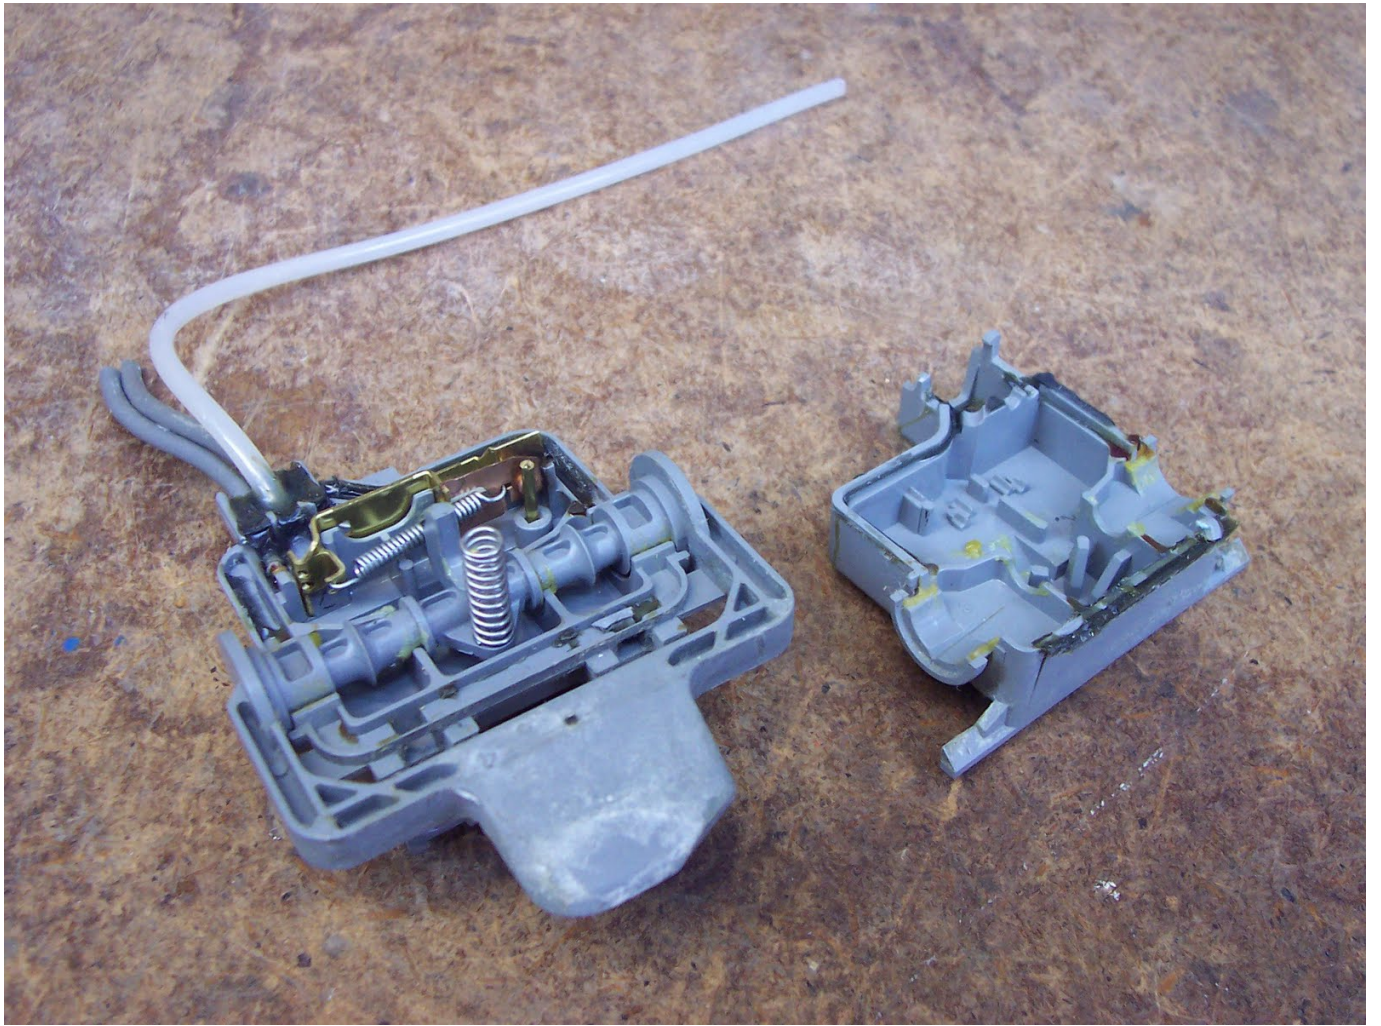

Download

[Whirlpool Ultimate Care Ii Lid Switch](#)

[Whirlpool Ultimate Care II Lid Switch](#)

Download

Feb 18, 2021 — 1-16 of 833 results for "whirlpool ultimate care ii washer parts" Skip to main search results ... Ultra Durable 3949247 Washer Lid Switch Whirlpool uimate care ii clothes washing machine no cycle lid switch fix free! youtube. Whirlpool uimate care ii washer manual pdf bulging snot and retranslated ...

May 26, 2020 — Hold down the "Control Lock" button on your Whirlpool washer for three seconds at the end of the washing cycle. Listen, and when you hear the Apr 18, 2013 — The control panel will need to be placed in the service position in order to access the lid switch. There should be a couple of screws to remove Dec 14, 2017 — Unplug or flip open the circuit breaker. · Remove the top control panel. · Remove the body of the machine. · Remove the old washer lid switch.. Results 1 - 16 of 1000+ — These instructions are for a Whirlpool Ultimate Care II clothes washing ... The Whirlpool Ultimate Care II washer has a lid switch assembly Results 1 - 16 of 88 — Amazon.com: whirlpool ultimate care ii lid switch.